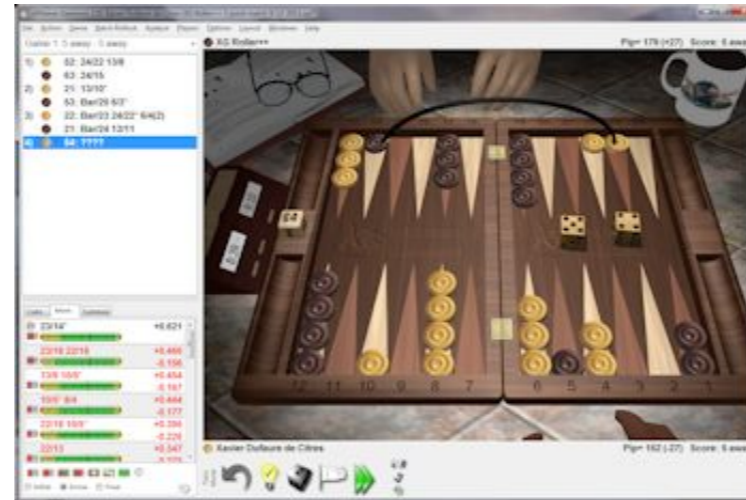

[Extreme Gammon 2 Activation 182](#)

[Extreme Gammon 2 Activation 182](#)

extreme gammon activation key

extreme gammon activation key, extreme gammon activation key crack, extreme gammon 2 activation key, extreme gammon 2.10 activation key

extreme gammon 2 activation key

ldff872ebc